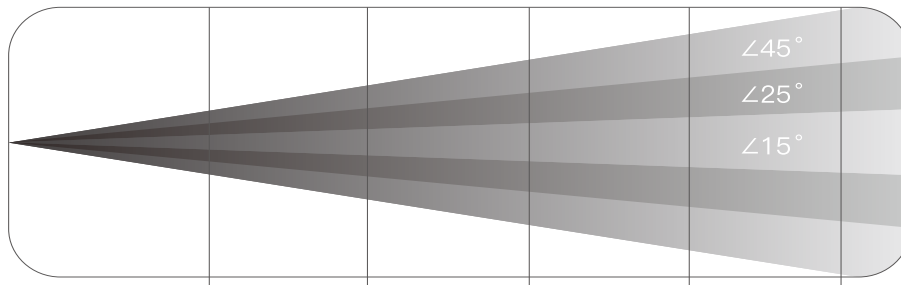

Photometrics	
Light Source	27 x 10W RGBW LEDs
Beam Angle	25° (with standard optics)
Field Angle	39° (with standard optics)
Output	12000 lm
Key Features	
Tilt angle	+/- 90°(manual)
Colour Mixing	RGBW
Strobe	0-30 Hz
Dimming	4 dimming curve modes
Control	
Protocol	RDM, DMX and W-DMX
DMX Channels	4 / 6 / 10 / 12
Display	OLED display with touch navigation menu
Power	
Mains	100 - 240 VAC, 50/60 Hz
Consumption	268W

I/O	
Power connections	IP molded in/out data connectors with XLR adapters included
Data connections	IP molded in/out power connectors with 240V AC adaptor included.
Power linking	up to 9 units @230V
Housing	
Material	Diecast aluminum, tempered glass
Finish	Matte grey
IP rating	IP66
Thermal	
Cooling	Passive (fanless)
Max. Ambient	40°C
Min. Ambient	-10°C
Physical	
Dimensions	454 x 153 x 269 mm
Weight	9 KG

PHOTOMETRICS

Beam Angle 15°/25°/45°

15°					
Distance	1	3	5	7	10
Luminance(lux)	101488	11276	4060	2071	1015
Diameter(cm)	26.44	79.32	132.2	185.08	264.4
25°					
Distance	1	3	5	7	10
Luminance(lux)	44544	4949	1782	909	445
Diameter(cm)	39.14	117.5	195.7	274	391.5
45°					
Distance	1	3	5	7	10
Luminance(lux)	9236	1026	369.5	188.5	92.36
Diameter(cm)	81.38	244	407	570	814